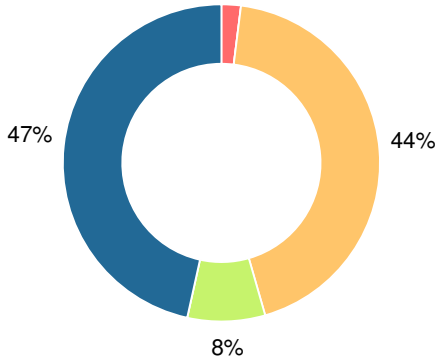

KidsPeace

 101 Kidspeace Dr, Bowdon, GA 30108

 (770)437-7200

 Grades: 7-12

 Enrollment: 62 students

Performance Snapshot

- Its four-year graduation rate is **5.6%**, which is **higher than 2% of high schools in the state** and lower than its district.

School Wide

Year	KidsPeace
2017	-
2016	-
2015	F
2014	F

Grade conversion	
A	90 - 100
B	80 - 89.9
C	70 - 79.9
D	60 - 69.9
F	0 - 59.9

NA

CCRPI Single Score

Student Mobility Rate

145.0%

Per Pupil Expenditures

Race/Ethnicity

- Asian/Pacific Islander
- American Indian/Alaskan
- Black
- Hispanic
- Multi-racial
- White

Free/Reduced-Price Lunch (FRL)

- FRL
- Not FRL

Students with Disability (SWD)

- SWD
- Not SWD

English Language Learners (ELL)