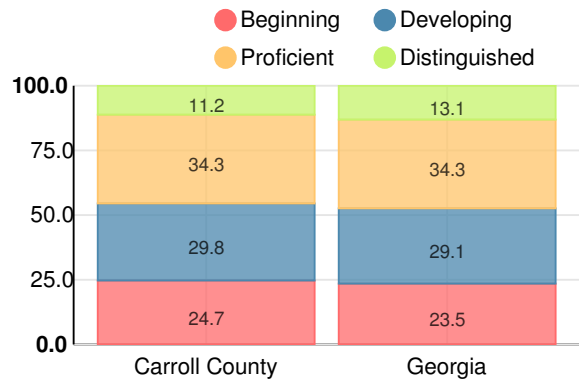

School Wide

Year	KidsPeace
2017	-
2016	-
2015	F
2014	F

Grade conversion	
A	90 - 100
B	80 - 89.9
C	70 - 79.9
D	60 - 69.9
F	0 - 59.9

NA

CCRPI Single Score

Student Mobility Rate

145.0%

Per Pupil Expenditures

Race/Ethnicity

- Asian/Pacific Islander
- American Indian/Alaskan
- Black
- Hispanic
- Multi-racial
- White

Free/Reduced-Price Lunch (FRL)

- FRL
- Not FRL

Students with Disability (SWD)

- SWD
- Not SWD

English Language Learners (ELL)

- ELL
- Not ELL

High School

American Literature & Composition

Percent of students scoring in each performance level on 2017 Georgia Milestones

Coordinate Algebra/Algebra I

Percent of students scoring in each performance level on 2017 Georgia Milestones

Biology

Percent of students scoring in each performance level on 2017 Georgia Milestones

US History

Percent of students scoring in each performance level on 2017 Georgia Milestones

College Readiness

Percent of high school graduates who are college ready