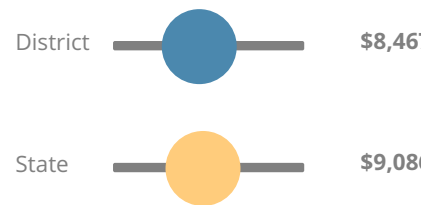

School Wide

Year	KidsPeace
2017	-
2016	-
2015	F
2014	F

Grade conversion	
A	90 - 100
B	80 - 89.9
C	70 - 79.9
D	60 - 69.9
F	0 - 59.9

NA

CCRPI Single Score

Student Mobility Rate

145.0%

Per Pupil Expenditures

Race/Ethnicity

- Asian/Pacific Islander
- American Indian/Alaskan
- Black
- Hispanic
- Multi-racial
- White

Free/Reduced-Price Lunch (FRL)

- FRL
- Not FRL

Students with Disability (SWD)

- SWD
- Not SWD

English Language Learners (ELL)