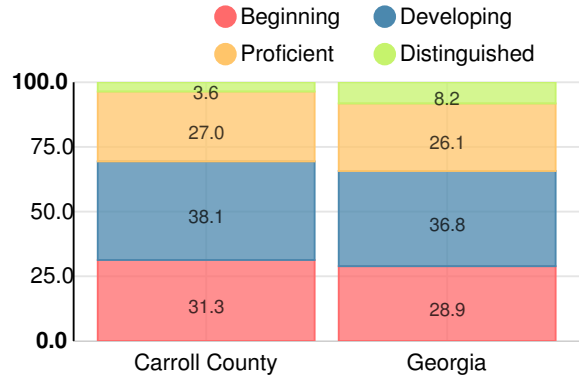

School Wide

Year	KidsPeace
2017	-
2016	-
2015	F
2014	F

Grade conversion	
A	90 - 100
B	80 - 89.9
C	70 - 79.9
D	60 - 69.9
F	0 - 59.9

NA

CCRPI Single Score

Student Mobility Rate

145.0%

Per Pupil Expenditures

Race/Ethnicity

- Asian/Pacific Islander
- American Indian/Alaskan
- Black
- Hispanic
- Multi-racial
- White

Free/Reduced-Price Lunch (FRL)

- FRL
- Not FRL

Students with Disability (SWD)

- SWD
- Not SWD

English Language Learners (ELL)

- ELL
- Not ELL

High School

American Literature & Composition

Percent of students scoring in each performance level on 2017 Georgia Milestones

Coordinate Algebra/Algebra I

Percent of students scoring in each performance level on 2017 Georgia Milestones

Biology

Percent of students scoring in each performance level on 2017 Georgia Milestones

US History

Percent of students scoring in each performance level on 2017 Georgia Milestones

College Readiness

Percent of high school graduates who are college ready