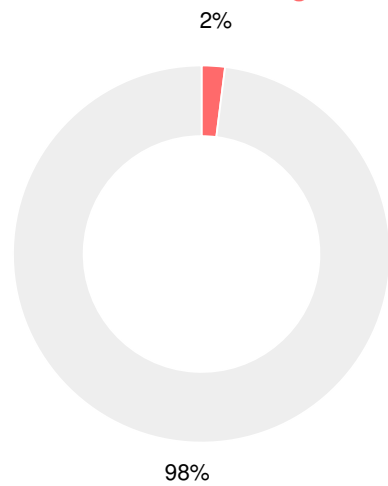

English Language Learners (ELL)

- ELL
- Not ELL