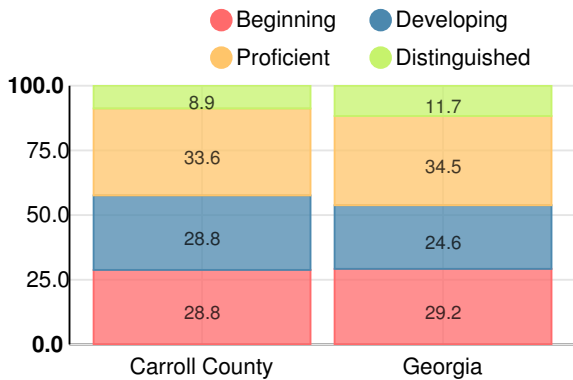

School Wide

Year	KidsPeace
2017	-
2016	-
2015	F
2014	F

Grade conversion	
A	90 - 100
B	80 - 89.9
C	70 - 79.9
D	60 - 69.9
F	0 - 59.9

NA

CCRPI Single Score

Student Mobility Rate

145.0%

Per Pupil Expenditures

Race/Ethnicity

- Asian/Pacific Islander
- American Indian/Alaskan
- Black
- Hispanic
- Multi-racial
- White

Free/Reduced-Price Lunch (FRL)

- FRL
- Not FRL

Students with Disability (SWD)

- SWD
- Not SWD

English Language Learners (ELL)

- ELL
- Not ELL

High School

American Literature & Composition

Percent of students scoring in each performance level on 2017 Georgia Milestones

Coordinate Algebra/Algebra I

Percent of students scoring in each performance level on 2017 Georgia Milestones

Biology

Percent of students scoring in each performance level on 2017 Georgia Milestones

US History

Percent of students scoring in each performance level on 2017 Georgia Milestones

College Readiness

Percent of high school graduates who are college ready