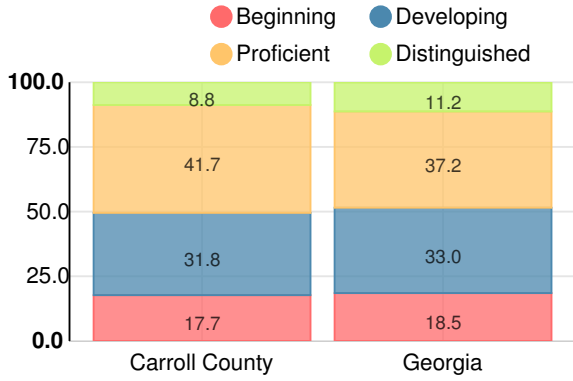

KidsPeace

 101 Kidspeace Dr, Bowdon, GA 30108

 (770)437-7200

 Grades: 7-12

 Enrollment: 62 students

Performance Snapshot

- Its four-year graduation rate is **5.6%**, which is **higher than 2% of high schools in the state** and lower than its district.

School Wide

Year	KidsPeace
2017	-
2016	-
2015	F
2014	F

Grade conversion	
A	90 - 100
B	80 - 89.9
C	70 - 79.9
D	60 - 69.9
F	0 - 59.9

NA

CCRPI Single Score

Student Mobility Rate

145.0%

Per Pupil Expenditures

Race/Ethnicity

- Asian/Pacific Islander
- American Indian/Alaskan
- Black
- Hispanic
- Multi-racial
- White

Free/Reduced-Price Lunch (FRL)

- FRL
- Not FRL

Students with Disability (SWD)

- SWD
- Not SWD

English Language Learners (ELL)

- ELL
- Not ELL

High School

American Literature & Composition

Percent of students scoring in each performance level on 2017 Georgia Milestones

Coordinate Algebra/Algebra I

Percent of students scoring in each performance level on 2017 Georgia Milestones