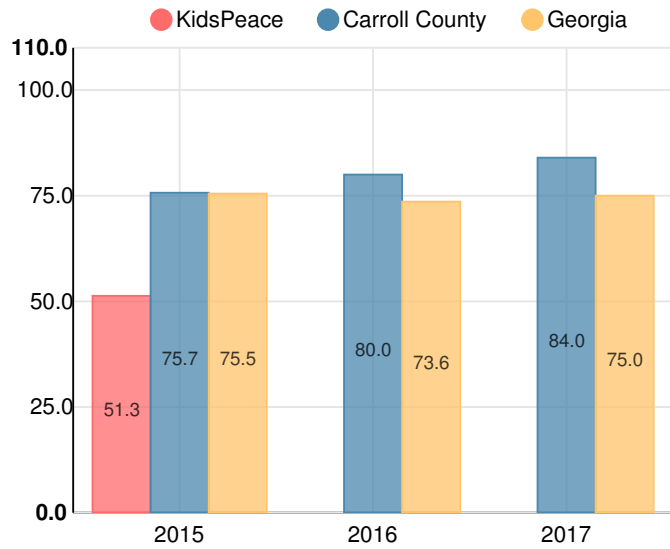

KidsPeace

 101 Kidspeace Dr, Bowdon, GA 30108

 (770)437-7200

 Grades: 7-12

 Enrollment: 62 students

Performance Snapshot

- Its four-year graduation rate is **5.6%**, which is **higher than 2% of high schools in the state** and lower than its district.

School Wide

Year	KidsPeace
2017	-
2016	-
2015	F
2014	F

Grade conversion	
A	90 - 100
B	80 - 89.9
C	70 - 79.9
D	60 - 69.9
F	0 - 59.9

NA

CCRPI Single Score

Student Mobility Rate

145.0%

Per Pupil Expenditures